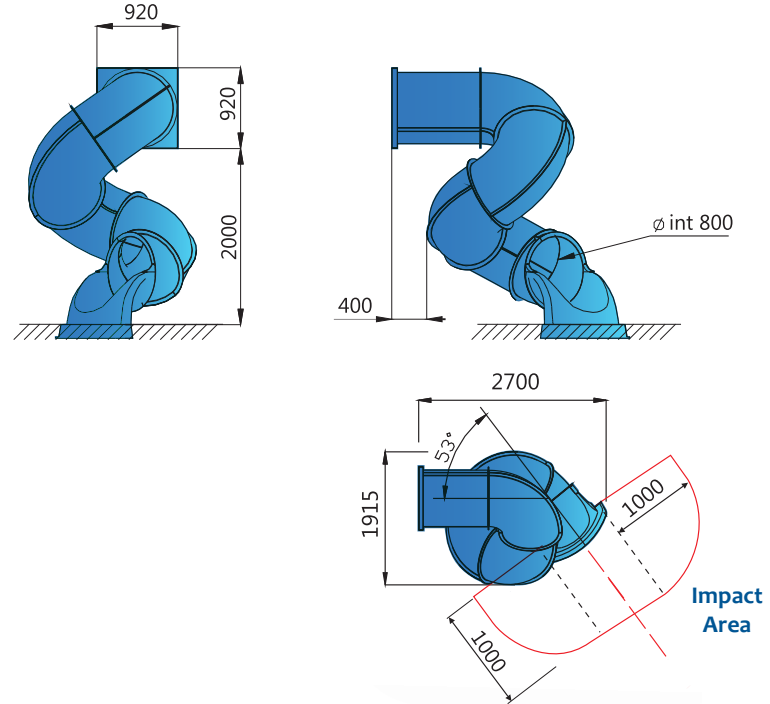

SPIRAL TUBES

Spiral tube 200